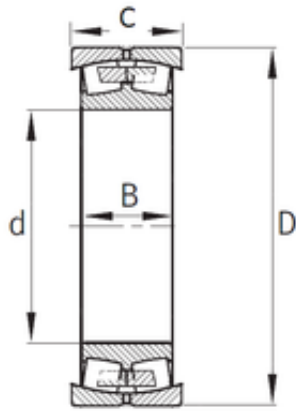

## BEARING Driveshaft USA CORP.

100 mm x 165 mm x 52 mm fag 809280 bearing

Bearing No. 809280

Size	100x165x52 mm
Bore Diameter	100 mm
Outer Diameter	165 mm
Width	52 mm
d	100 mm
D	165 mm
B	52 mm

809280 Bearing 2D drawings and 3D CAD models