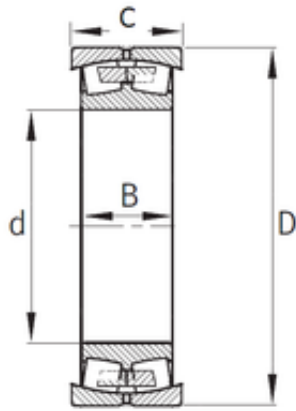

BEARING Driveshaft USA CORP.

110 mm x 180 mm x 69 mm fag 534176 bearing

Bearing No. 534176

Size	110x180x69 mm
Bore Diameter	110 mm
Outer Diameter	180 mm
Width	69 mm
d	110 mm
D	180 mm
B	69 mm

534176 Bearing 2D drawings and 3D CAD models