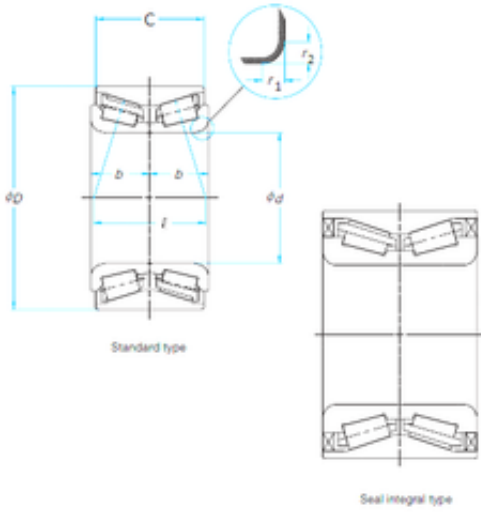

BEARING Driveshaft USA CORP.

42 mm x 72 mm x 38 mm nsk 42kwd02 bearing

Bearing No. 42kwd02

Size	42x72x38 mm
Bore Diameter	42 mm
Outer Diameter	72 mm
Width	38 mm
d	42 mm
D	72 mm
B	38 mm
C	35 mm

42kwd02 Bearing 2D drawings and 3D CAD models