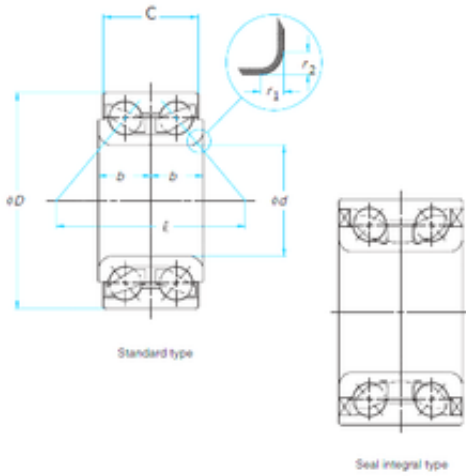

# BEARING Driveshaft USA CORP.

40 mm x 74 mm x 40 mm nsk 40bwd06 bearing

Bearing No. 40bwd06

Size	40x74x40 mm
Bore Diameter	40 mm
Outer Diameter	74 mm
Width	40 mm
d	40 mm
D	74 mm
B	40 mm
C	40 mm
Weight	0,66 Kg

40bwd06 Bearing 2D drawings and 3D CAD models